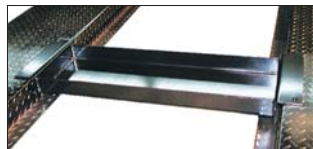

Shown: PP8PL2PY11

GOLD CERTIFIED

Pro Park 4-Post lifts are ALI Certified. This lift meets the highest industry safety and performance standards. Look for the Gold label.

Pro Park Lifts Include:

FOUR (4) DRIP TRAYS

ONE (1) JACK TRAY

POLY CASTER KIT

INCLUDES FOUR (4) CASTERS

PP8PL ACCESSORIES

PRO JACK 3500
3,500 lbs. capacity sliding bridge jack

WHEEL DOLLIES
1,000 lbs. capacity each

90° POWER UNIT BRACKET
Moves power unit to front of column for additional space. Must be mounted on rear side vs. front side of PP8 column.