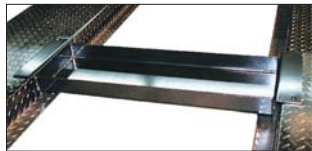

PRO PARK SERIES FOUR POST LIFTS

GOLD CERTIFIED PRO PARK 8S 8,000 LB. CAPACITY

Features:

- Exclusive adjustable **lock ladder leveling system** - allows your lift to be level at any height even on uneven floors
- Single point lock release
- 115 Volt operation with standard 115 volt plug provided
- Steel approach ramps included
- Durable powder coat finish
- Available in black only

GOLD CERTIFIED

Pro Park 4-Post lifts are ALI Certified. This lift meets the highest industry safety and performance standards. Look for the Gold label.

Shown: PP8SPY11

Pro Park Lifts Include:

FOUR (4) DRIP TRAYS

ONE (1) JACK TRAY

POLY CASTER KIT

INCLUDES
FOUR (4) CASTERS

PP8S ACCESSORIES

PRO JACK 3500

3,500 lbs. capacity sliding bridge jack

WHEEL DOLLIES

1,000 lbs. capacity each